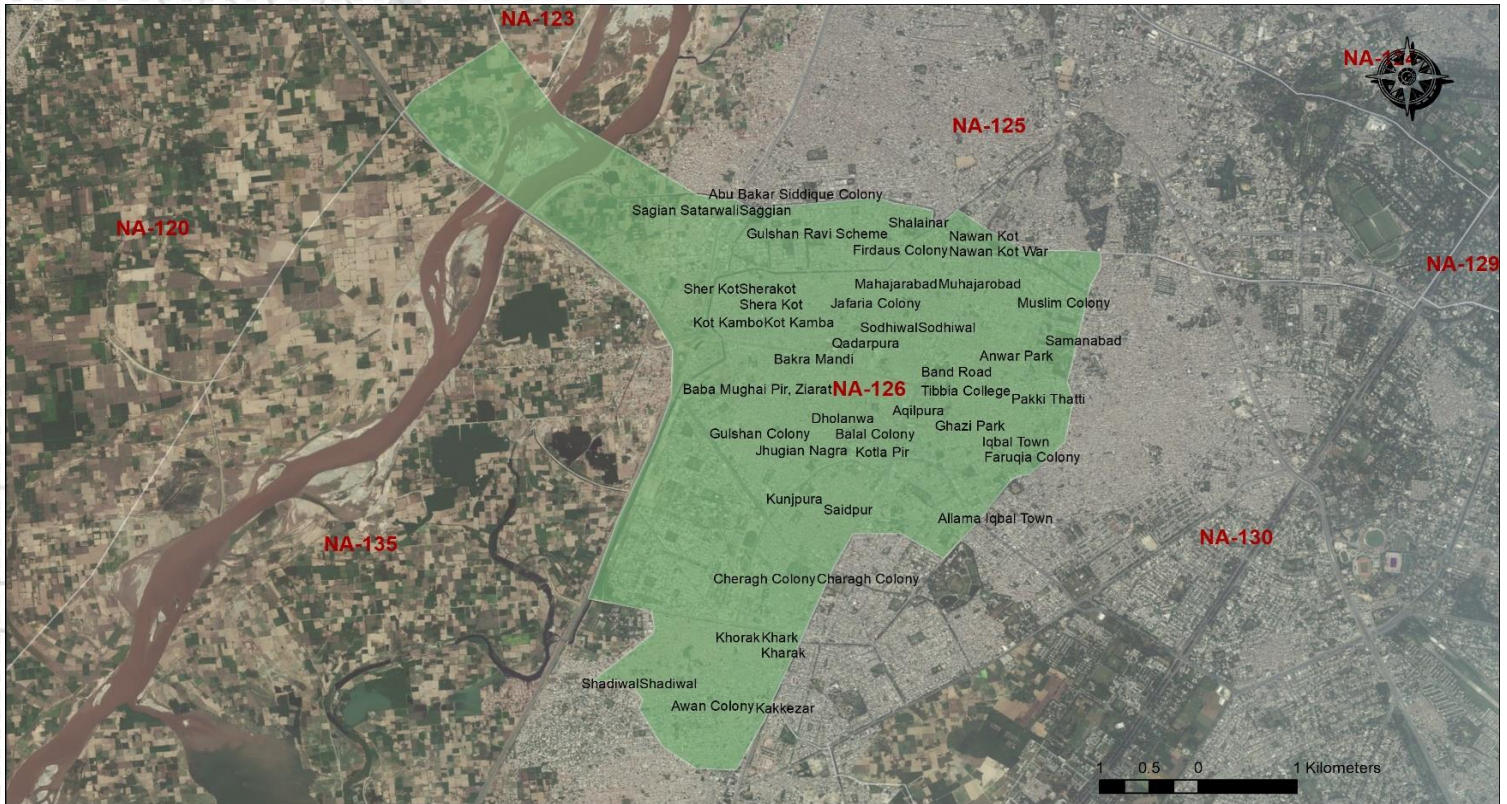

CONSTITUENCY PROFILE

NA-126 LAHORE-IV

PUNJAB

CONSTITUENCY
POPULATION

805,070

VOTER STATISTICS

Male 241,474

Female 201,255

Total 442,729

55% of the total population are registered as voters

POLLING STATIONS

133 Male 130 Female 62 Combined 325 Total

Number of polling stations where registered voters exceed 1,200 **208**

POLLING BOOTHS

497 Male 402 Female 899 Total

AVERAGE VOTER AT POLLING STATION **1,362** AVERAGE VOTER AT POLLING BOOTH **492**

LIST OF CONTESTING CANDIDATES

#	Name	Name of Political Party
1	Aurangzeb Shaafi Burki	Pakistan Peoples Party Parliamentarians
2	Ch Muhammad Ashraf	All Pakistan Muslim League
3	Muhammad Hammad Azhar	Pakistan Tehreek-e-Insaf
4	Mehr Ishtiaq Ahmad Anwar	Pakistan Muslim League (Nawaz)
5	Waqas Ahmed	Tehreek-e-Labaik Pakistan